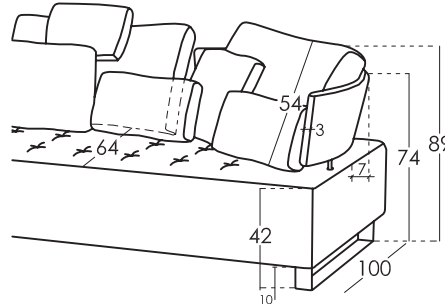

PANKY

TECHNICAL DETAILS | RV001 | UK

fama

Measures

Width:	-cm
Height:	89cm
Depth:	100cm
Seat height:	42cm
Arm height:	74cm
Back height:	54cm
Depth open:	-cm

Technical information

Frame:	Frame of pine wood and MDF
Sueat suspension:	N.E.A
Back suspension:	Webbing 80mm
Seat firmness:	Medium Foam (white)
Seat foam:	Fibre + Polyurethane 35kg
Back cushions:	Fibersilk 100%
Loose cushions:	Fibersilk 100%
Removable cover:	Seat, back and scatters